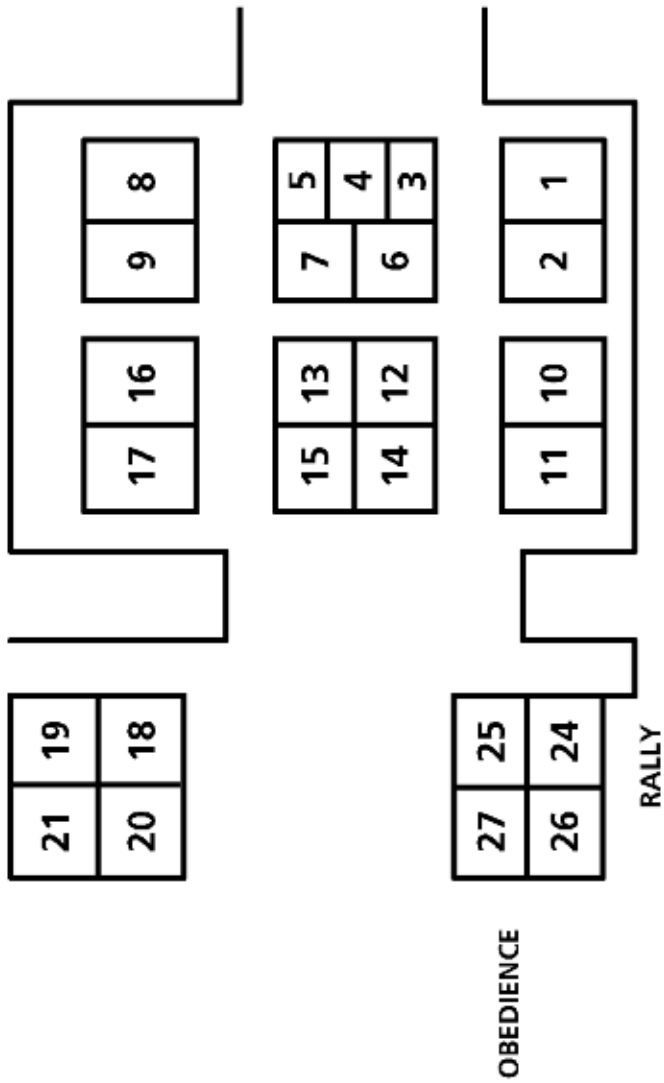

All Breed Shows 2012

Ring #s

North Force Ave.

ROSE CITY CLASSIC SPECIALTIES RINGS 2012

JUDGING PROGRAM BY ALPHABETICAL ORDER

BREED	THR		FRI		SAT		SUN	
	RING	TIME	RING	TIME	RING	TIME	RING	TIME
AFFENPIN	6	2:10 pm	5	10:15 am	3	2:05 pm	12	12:55 pm
AFGHAN	9	12:50 pm	10	10:25 am	19	9:25 am	14	1:15 pm
AIREDALE	6	12:50 pm	5	12:35 pm	3	12:55 pm	3	1:00 pm
AKITA	11	10:40 am	16	11:00 am	15	12:45 pm	20	12:35 pm
ALAS MAL	14	1:55 pm	12	2:35 pm	12	12:20 pm	21	9:15 am
AM FOXHND	9	12:50 pm	9	12:30 pm	6	2:55 pm	2	9:00 am
AM STAFF	7	1:55 pm	20	8:00 am	3	12:55 pm	18	8:00 am
AMER ESK DOG	8	11:05 am	9	12:30 pm	20	10:25 am	6	8:00 am
AMER WATER SPN	1	10:10 am	14	2:05 pm	2	10:50 am	18	11:00 am
ANATOLIAN SHEP	19	12:00 pm	14	2:05 pm	14	1:45 pm	15	1:40 pm
AUST SHEP	17	12:55 pm	17	12:25 pm	16	9:10 am	16	12:30 pm
AUSTR CATTDOG	18	8:35 am	17	8:00 am	17	11:05 am	9	8:00 am
AUSTR TERR	6	2:10 pm	7	1:45 pm	3	2:05 pm	12	11:10 am
B & T COONHND	9	10:00 am	18	12:55 pm	6	2:55 pm	2	9:00 am
BASENJI	9	2:05 pm	18	9:20 am	10	12:35 pm	14	1:15 pm
BASSET	9	8:00 am	10	11:30 am	6	11:40 am	19	9:50 am
BEAGLE-13 IN	17	8:00 am	14	9:05 am	1	8:00 am	7	9:40 am
BEAGLE-15 IN	17	8:00 am	14	8:00 am	1	8:00 am	7	9:40 am
BEARD COLL	20	1:10 pm	2	1:05 pm	17	12:55 pm	9	1:40 pm
BEAUCERON	20	1:10 pm	18	12:55 pm	11	8:00 am	21	8:00 am
BEDLINGTON	6	2:10 pm	5	10:15 am	3	2:05 pm	6	12:45 pm
BEL MAL	20	8:00 am	14	8:00 am	11	8:00 am	17	8:00 am
BEL SHP	20	11:05 am	14	12:35 pm	20	12:00 pm	17	9:00 am
BEL SHP							17	9:20 am
BEL TERV	20	10:05 am	14	10:30 am	17	2:20 pm	19	10:25 am
BERNS MTN	15	11:05 am	20	10:05 am	15	10:15 am	21	12:25 pm
BICHON	7	9:15 am	18	10:50 am	20	10:25 am	12	11:10 am
BLACK RUSS	19	12:00 pm	15	9:35 am	13	10:50 am	18	10:00 am
BLOODHND	9	12:50 pm	18	12:55 pm	6	2:55 pm	2	9:00 am
BLUETICK	9	10:00 am	18	12:55 pm	6	2:55 pm	2	9:00 am
BORDER COLL	20	10:05 am	15	8:00 am	16	1:15 pm	13	12:55 pm
BORDER TERR	3	8:00 am	3	9:50 am	5	9:50 am	3	8:00 am
BORZOI	9	11:05 am	18	12:55 pm	20	10:25 am	2	9:00 am
BOSTON TERR	7	10:25 am	3	8:00 am	7	9:45 am	20	9:55 am
BOUV DES FLAN	1	9:10 am	8	11:35 am	17	2:20 pm	20	12:35 pm
BOXER	14	8:00 am	13	8:00 am	14	8:00 am	20	8:00 am
BRIARD	18	12:30 pm	2	1:05 pm	17	2:20 pm	9	1:40 pm
BRITTANY	2	8:00 am	11	10:20 am	1	10:50 am	10	1:10 pm
BRITTANY			11	10:40 am				
BRUSS GRIF	6	11:25 am	5	9:00 am	16	1:15 pm	9	12:30 pm
BULL TER COLOR	6	12:50 pm	5	12:35 pm	3	12:55 pm	6	8:00 am
BULLDOG	8	8:00 am	18	8:00 am	7	8:00 am	7	8:00 am
BULLMASTIFF	2	9:30 am	21	9:50 am	16	8:00 am	12	8:00 am
CAIRN TERR	3	9:00 am	3	10:55 am	5	12:45 pm	3	10:30 am
CANAAN	1	10:10 am	17	12:25 pm	11	11:00 am	17	12:35 pm
CANE CORSO	1	8:00 am	11	9:00 am	15	8:00 am	9	8:00 am
CARD WELSH CORG	20	8:00 am	13	9:50 am	19	12:50 pm	16	9:25 am
CAV KING CH	5	1:05 pm	5	12:35 pm	8	2:25 pm	8	2:10 pm
CHES BAY RET	11	12:55 pm	11	2:00 pm	15	10:15 am	1	9:00 am
CHIHUA LONG	5	8:00 am	6	8:00 am	5	8:00 am	12	12:55 pm
CHIHUA SMOOTH	5	9:15 am	6	8:00 am	5	9:50 am	12	12:55 pm
CHIN CREST	5	10:40 am	20	12:25 pm	7	1:50 pm	6	10:00 am
CHIN SHAR-PEI	8	9:00 am	7	10:20 am	13	12:40 pm	8	1:05 pm
CHINOOK			21	12:35 pm	13	12:40 pm	1	8:00 am
CHOW	8	9:00 am	7	10:20 am	20	9:20 am	9	12:30 pm
CIRNECO D'ET					13	12:40 pm	1	8:00 am
CKR SPN ASCOB	21	9:10 am	10	12:45 pm	18	10:10 am	11	12:45 pm
CKR SPN BLACK	21	10:15 am	10	9:15 am	18	12:45 pm	11	12:45 pm
CKR SPN PARTI	21	12:50 pm	10	8:00 am	18	12:45 pm	11	11:00 am
CLUMBER SPN	2	10:35 am	10	10:25 am	20	12:00 pm	21	10:35 am