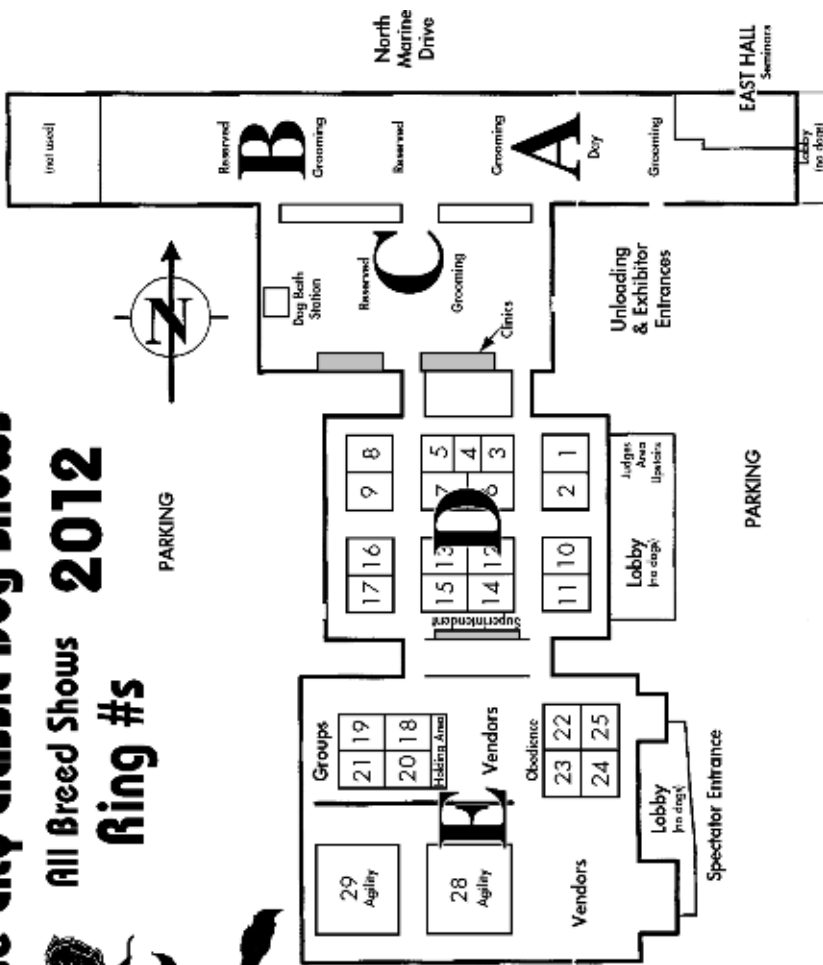

North Force Ave.